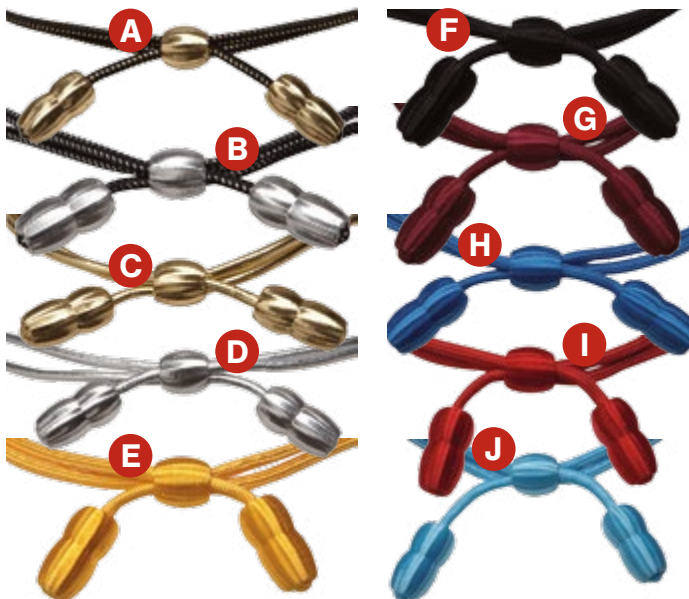

Stetson Hat Shaping Apron
1999258 (Black/Red)
1999259 (Red/Black)

Used to keep your clothes cleaned while shaping or cleaning hats.

Resistol Hat Cone
1999114

Stetson Hat Cone
1990236

Used for displaying hats.

Plain corrugate hat box with inserts.

Grid Wall Hat Bracket
1360008

For use on grid walls to display hats.

Slat Wall Hat Rack
1360007

For use on slat walls to display hats.

Rain Hat Covers
1360014

Protects hats from water exposure.
Sold 1 dozen per size.
S-M-L-XL Available.

Military Branch Acorns

- A. Black/Gold Metallic** - 1150176 - *Commissioned Officers*
- B. Black/Silver Metallic** - 1150174 - *Warrant Officer (WO1-CW3)*
- C. Gold Metallic** - 1153888 - *General Officer*
- D. Silver Metallic** - 1155233 - *Warrant Officer (CW4-CW5)*
- E. Gold (Yellow)** - 1150155 - *Cavalry (Enlisted)*
- F. Black** - 1151116 - *Chaplains / Staff*
- G. Cardinal (Maroon)** - 1155238 - *Medical*
- H. Med Blue (Oriental Blue)** - 1153547 - *Military Intelligence*
- I. Red (Scarlet)** - 1150766 - *Field Artillery / USMA Instructors / Coast Artillery*
- J. Jay Blue** - 1155237 - *Infantry*